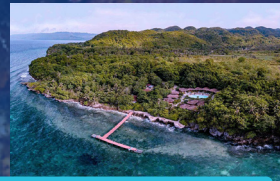

Magic Ocean Resort² - Bohol

Price incl.: 7 nights deluxe accomm., round trip airport Bohol transfers, 3 meals daily, 5 days unl. diving, tanks & weights. Group incentives: 9 paid/1 free; 16 paid/2 free; 21 paid/3 free. Booking window: now-31 May 2025. Travel window: now-28 Feb 2026.

from **$1,675** pddo weekly