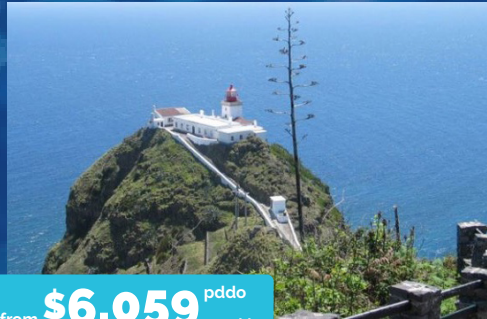

Specials

SCAN ME

Portugal

from **\$4,349** pddo weekly

Discover Porto Santo Island ¹

Package includes: round trip airport to hotel transfers, 7 nights' accommodations, breakfast, lunch, and dinner daily, 5-2 tank boat dives, tanks, weights, full day land tour and Porto Santo trail. Booking window: now-22 December 2024. Travel window: 1 January-31 December 2025.

from **\$6,059** pddo weekly

Dive the Azores Sao Miguel & Santa Maria Islands ¹

Package includes: round trip airport to hotel transfers, 10 nights' accommodations, breakfast daily, 7-2 tank boat dives, tanks, weights, Sao Miguel land tour, Santa Maria land tour with trail hike. Booking window: now-22 December 2024. Travel window: 1 January-31 December 2025.